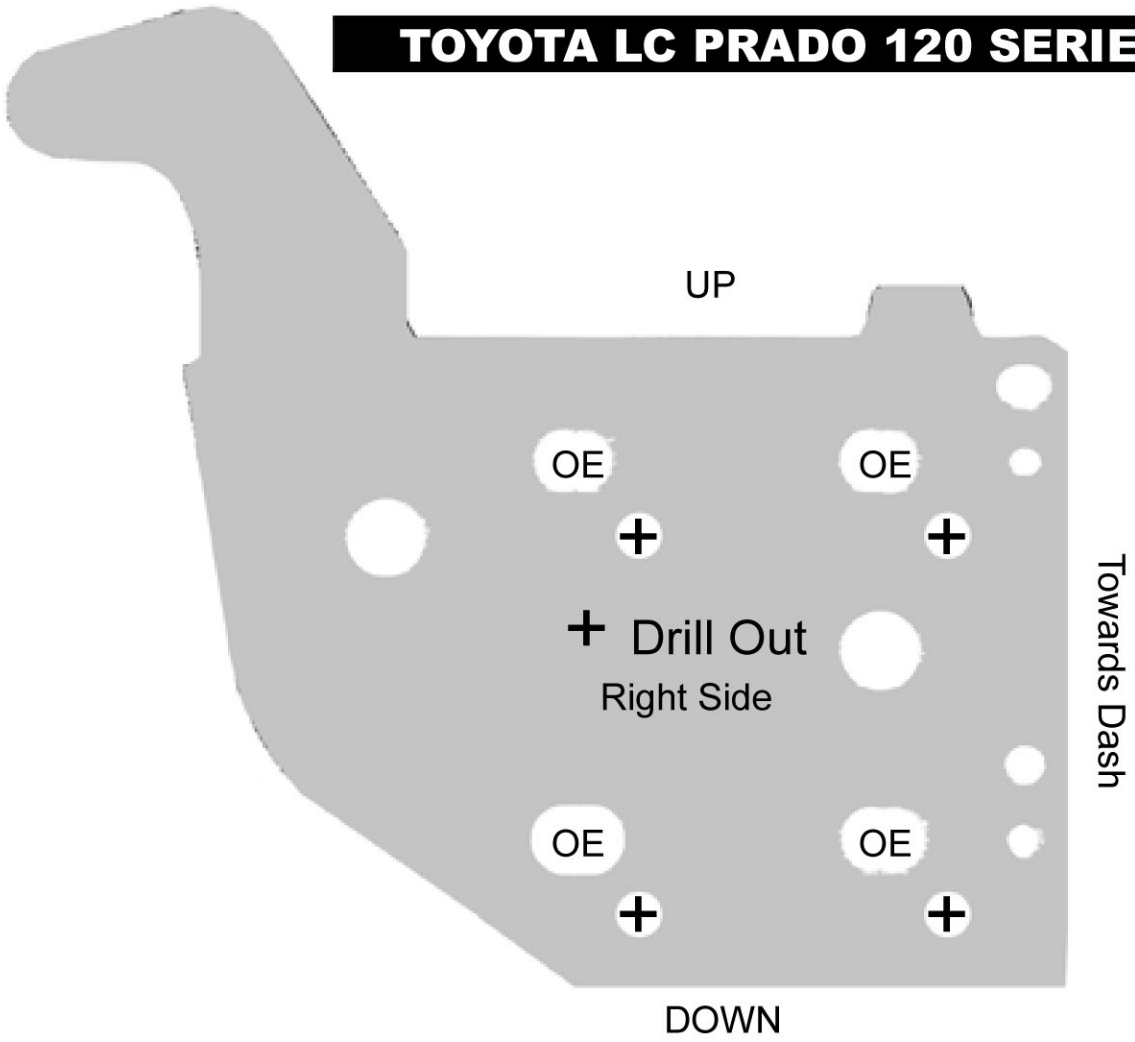

TOYOTA LC PRADO 120 SERIES

AVNC mounting template for TOYOTA LC PRADO 120 Series